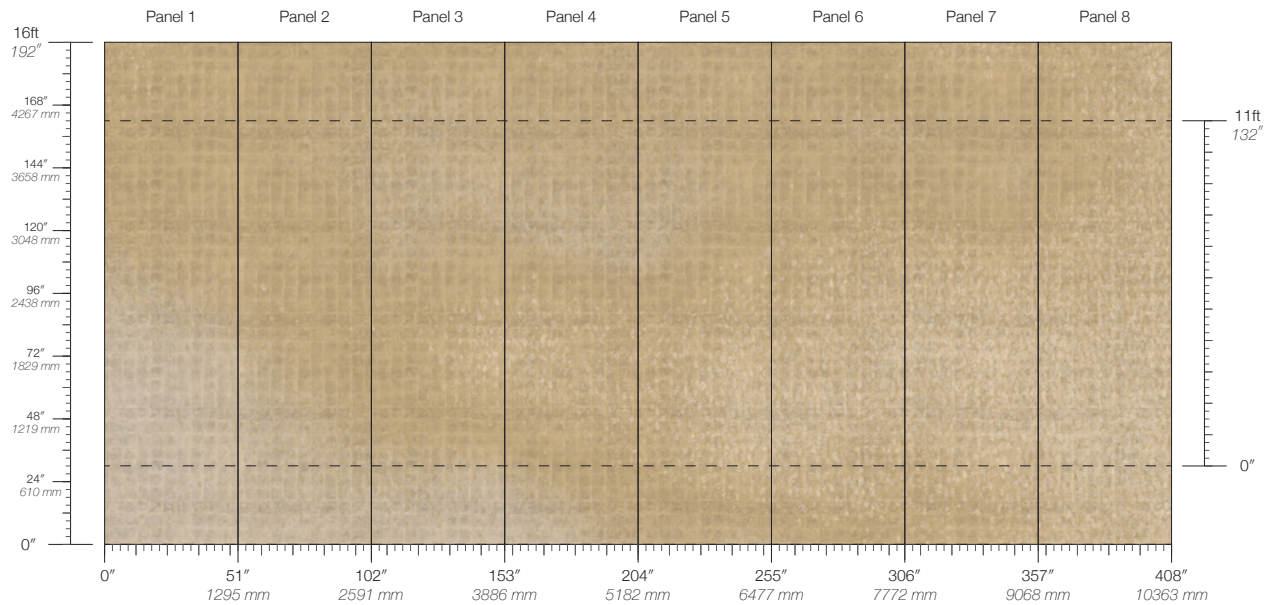

# IMPRESSION

Tear Sheet

**Impression** is an immersion  
in the abstract language  
of the senses.

AMBIANCE

DAPPLE

GLIMPSE

HARMONY

IMBUE

# Impression Dapple

Suitable for residential and commercial projects

**COLOR**  
Dapple

**ITEM**  
5608

**CONTENT**  
Type II Vinyl

**PANEL WIDTH**  
51" / 1295 mm trimmed

**PANEL HEIGHT**  
132" / 3353 mm standard  
192" / 4877 mm extended